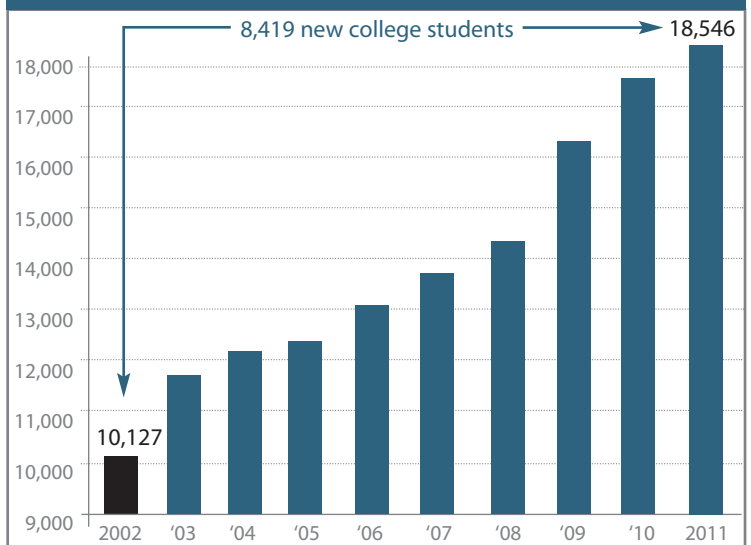

2011–2012 Fact Sheet

Maine Community College System

Maine's comprehensive two-year college system, offering technical, career, and transfer programs; customized training; and lifelong learning.

Who we serve

- 18,546 students enrolled in the fall of 2011.
- 94% of first-year MCCS students are Maine residents..
- 37% come directly from high school.
- 32% entered with some prior college.
- 55% of all students attend part-time.
- The average age of first-year students is 27.
- 59% of first-year students are 21 or under; 22% are between 22 and 29; 19% are 30 or older.
- 82% of full-time students receive financial aid.

Enrollment growth

The MCCS is one of the fastest growing community college systems in the nation. Enrollment has increased 83% in 9 years.

About our alumni

- 93% of graduates land jobs or continue their education.
- 92% of employed graduates are working in Maine.
- The number of MCCS students transferring to 4-year institutions has grown dramatically in recent years. The greatest increase has been in transfers to the University of Maine System (UMS). During the 2010/11 academic year, 916 MCCS students transferred on to the UMS. They joined hundreds of other recent MCCS alumni who are working towards degrees at over 163 colleges in 40 states.
- Maine's community colleges graduated over 700 nurses and allied health professionals in 2010, more undergraduate healthcare completers than any other college, university, or higher education system in the state.